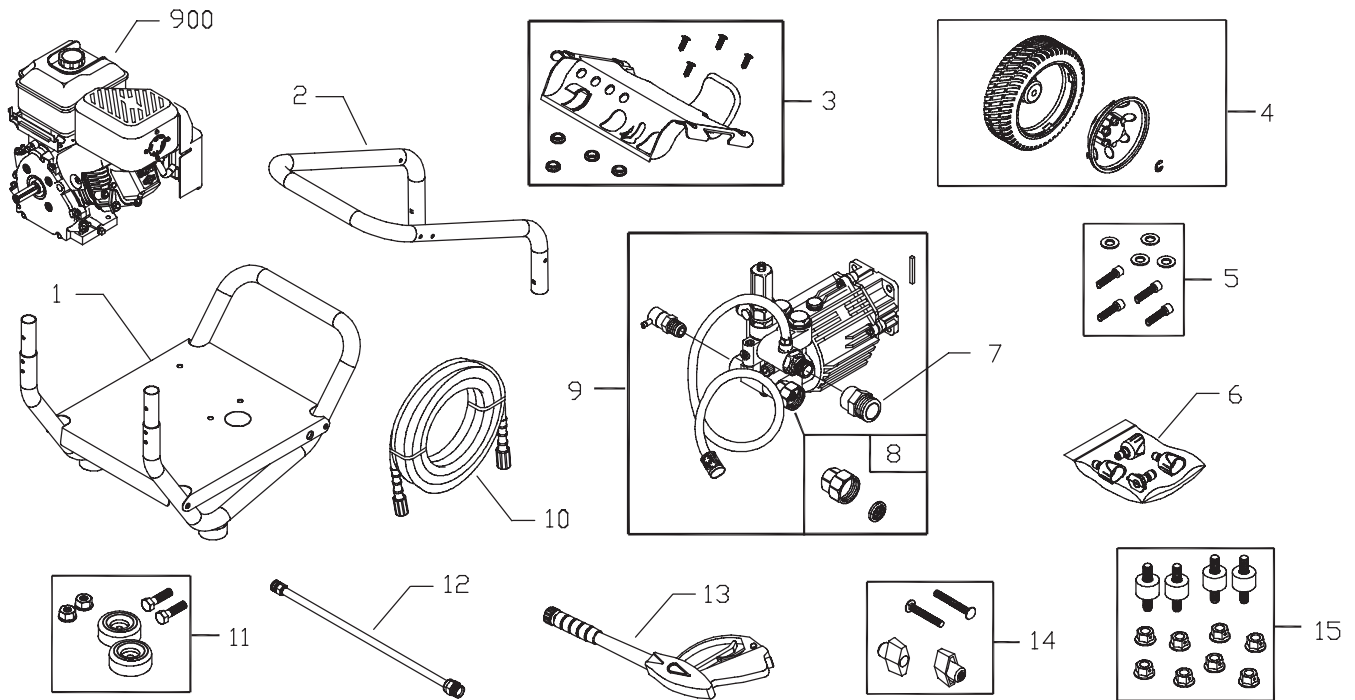

Exploded View and Parts List — Main Unit

Item	Part #	Description
1	203081GS	BASE, w/Mounts
2	Y201499GS	HANDLE
3	203082GS	KIT, Billboard/Decals, w/Clips
	195964GS	Clips, Tree
	30809GS	Grommet
4	203083GS	KIT, Wheel
	200520GS	Hubcap
	192050GS	E-Ring
5	192131GS	KIT, Pump Mounting Hardware
6	202182GS	KIT, Nozzle
	201580RGS	Nozzle, QC, Project Pro, Yellow
	201580XGS	Nozzle, QC, Project Pro, Orange
	201580AAGS	Nozzle, QC, Project Pro, Red
	198841GS	Nozzle, Plastic, Soap
7	95457GS	ADAPTER
8	194004GS	KIT, Inlet, Grdn Hose
9	202005GS	ASSY, Pump
	194298GS	Valve, Thermal Relief
	23139DGS	Key
10	202634GS	HOSE
11	192553GS	KIT, Vibration Mount
12	200595GS	EXTENSION, QC

Item	Part #	Description
13	199990GS	GUN
14	B2203GS	KIT, Handle Fastening
15	192134GS	KIT, Engine Mounting Hardware
900	§	ENGINE

Items Not Illustrated:

203768GS	MANUAL, Operator's
87815GS	GOGGLES
BB3061BGS	OIL BOTTLE
201314GS	AXLE
695755	KNOB, Throttle
202494GS	DECAL, Engine
202495GS	DECAL, Air Cleaner
200658GS	DECAL, Recoil
194256GS	KIT, Tag Warning, w/Clip

Exploded View and Parts List — Pump

Item	Part #	Description
21	194434GS	O-RING
22	190639GS	SPACER
24	190640GS	WASHER
42	190646GS	PISTON, Guide
50	198160GS	VENT CAP, with O-Ring
63	194435GS	O-RING
70	190654GS	PUMP HEAD
71	190655GS	GRUB SCREW & WASHER
A	190657GS	KIT, CHECK VALVE
B	192914GS	KIT, CHEMICAL INJECT
C	190660GS	KIT, SEAL WATER
D	194426GS	KIT, INJECTOR

Item	Part #	Description
E	194427GS	KIT, BALL & SPRING
F	193126GS	KIT, UNLOADER
G	194425GS	KIT, SEAL OIL

Parts Not Illustrated

190585GS	OIL BOTTLE
B2384GS	FILTER, Inlet

NOTE: Item letters A - G are service kits and include all parts shown within the box.